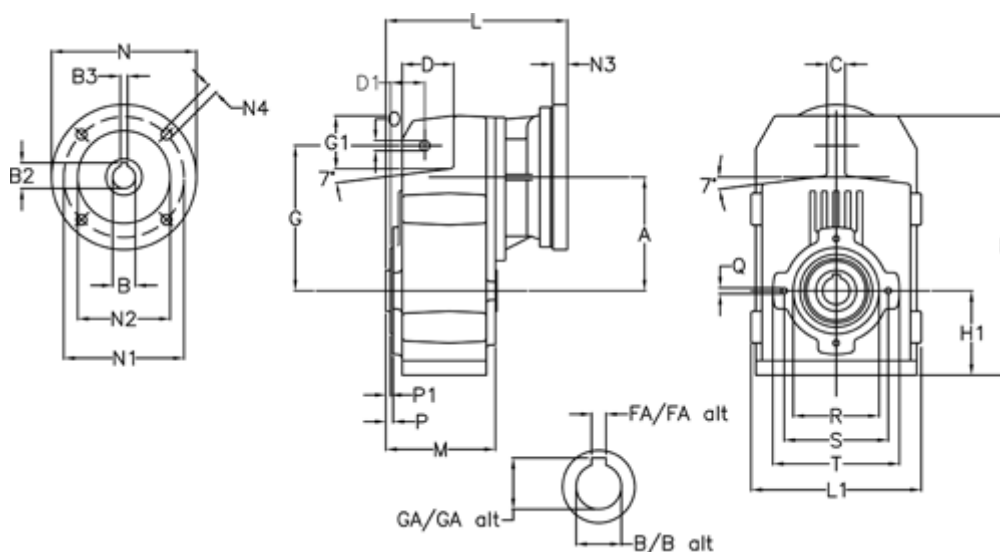

Article number: 29560501113235
 Description: Shaft mounted gear
 A512H50-11,1-P90B5

Measures

A = 211.30	FA = 14	M = 163.0	Q = M12x19
B = 50	G = 278	N = 200	R = 180
B1 = 24	G1 = 105.5	N1 = 165	S = 215
B2 = 27.3	GA = 53.5	N2 = 130	T = 250
B3 = 8	H = 479.0	N4 = M10x20	
C = 20	H1 = 144.0	O = 22	
D = 93.5	L = 287.5	P = 8.5	
D1 = 65.0	L1 = 273	P1 = 4.5	